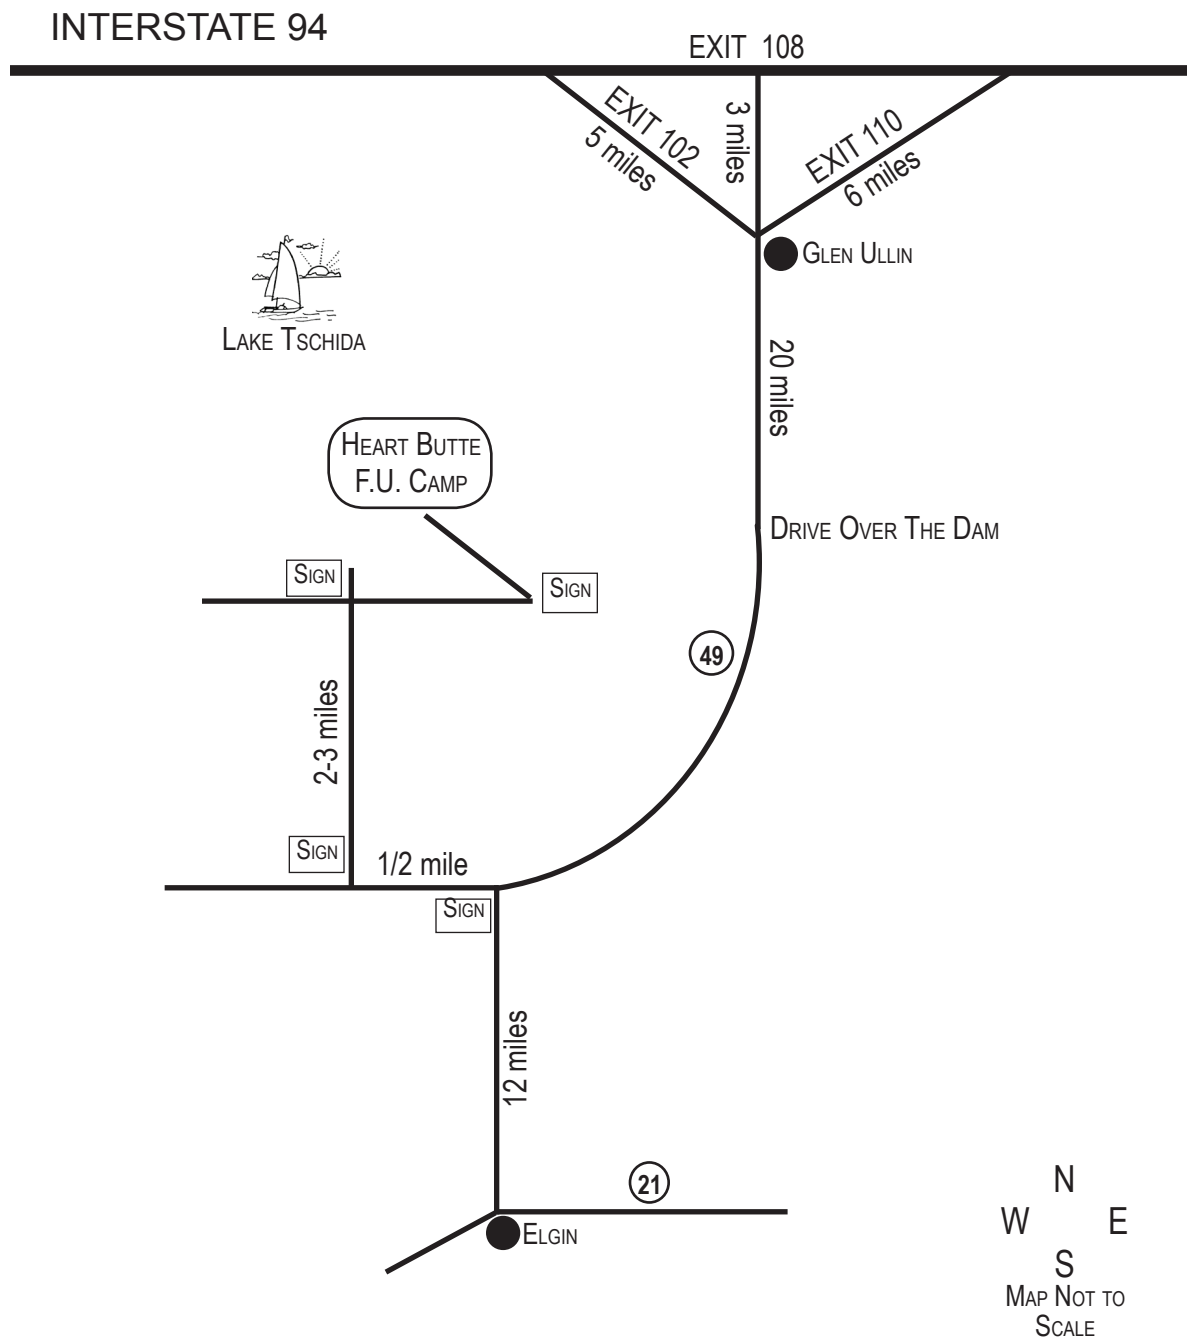

Heart Butte Camp

Directions to Heart Butte Camp

Coming from Elgin - follow highway 49 for 12 miles; turn west at the gravel road, follow that for 1/2 mile; at the first gravel road to the north, there should be a Farmers Union Camp sign; take that road until you see another Farmers Union Camp sign (approximately 2-3 miles); turn right until you see another sign. Finally, turn left into the campsite.

Phone Number - 584-2731