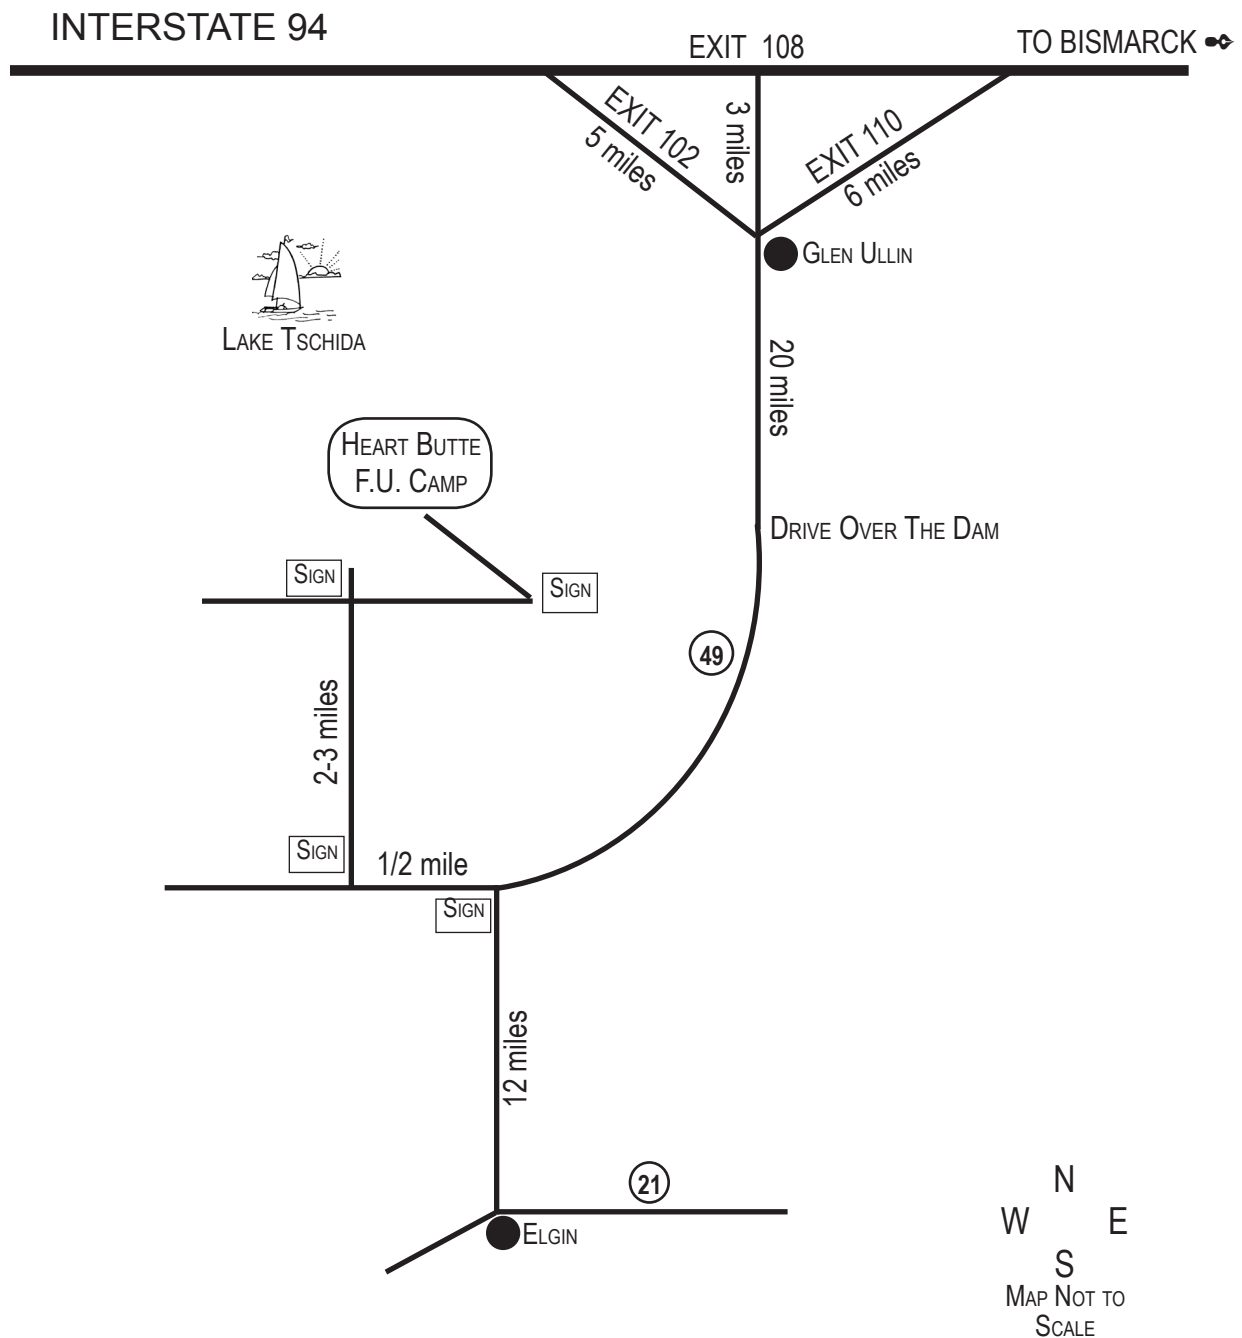

# Heart Butte Camp

## Directions to Heart Butte Camp

Coming from Elgin - follow highway 49 for 12 miles; turn west at the gravel road, follow that for 1/2 mile; at the first gravel road to the north, there should be a Farmers Union Camp sign; take that road until you see another Farmers Union Camp sign (approximately 2-3 miles); turn right until you see another sign. Finally, turn left into the campsite.

**6815 56th St SW Elgin ND 58533 • Phone Number - 584-2731**