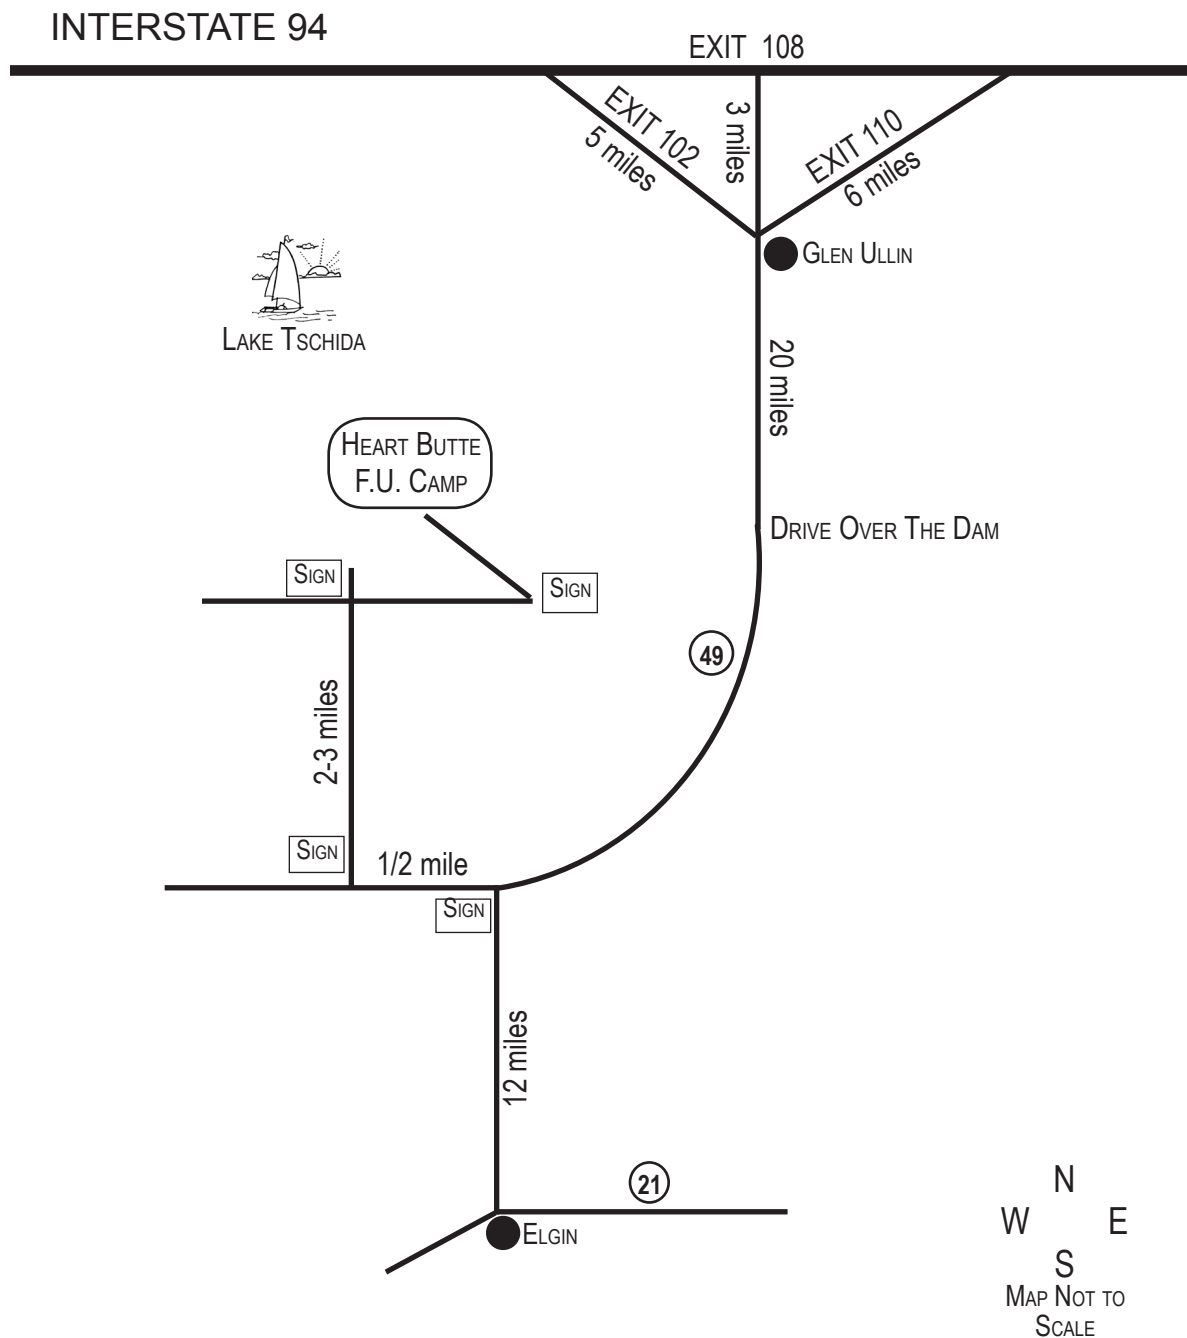

# Heart Butte Camp

## Directions to Heart Butte Camp

Coming from Elgin - follow highway 49 for 12 miles; turn west at the gravel road, follow that for 1/2 mile; at the first gravel road to the north, there should be a Farmers Union Camp sign; take that road until you see another Farmers Union Camp sign (approximately 2-3 miles); turn right until you see another sign. Finally, turn left into the campsite.

**Phone Number - 584-2731**